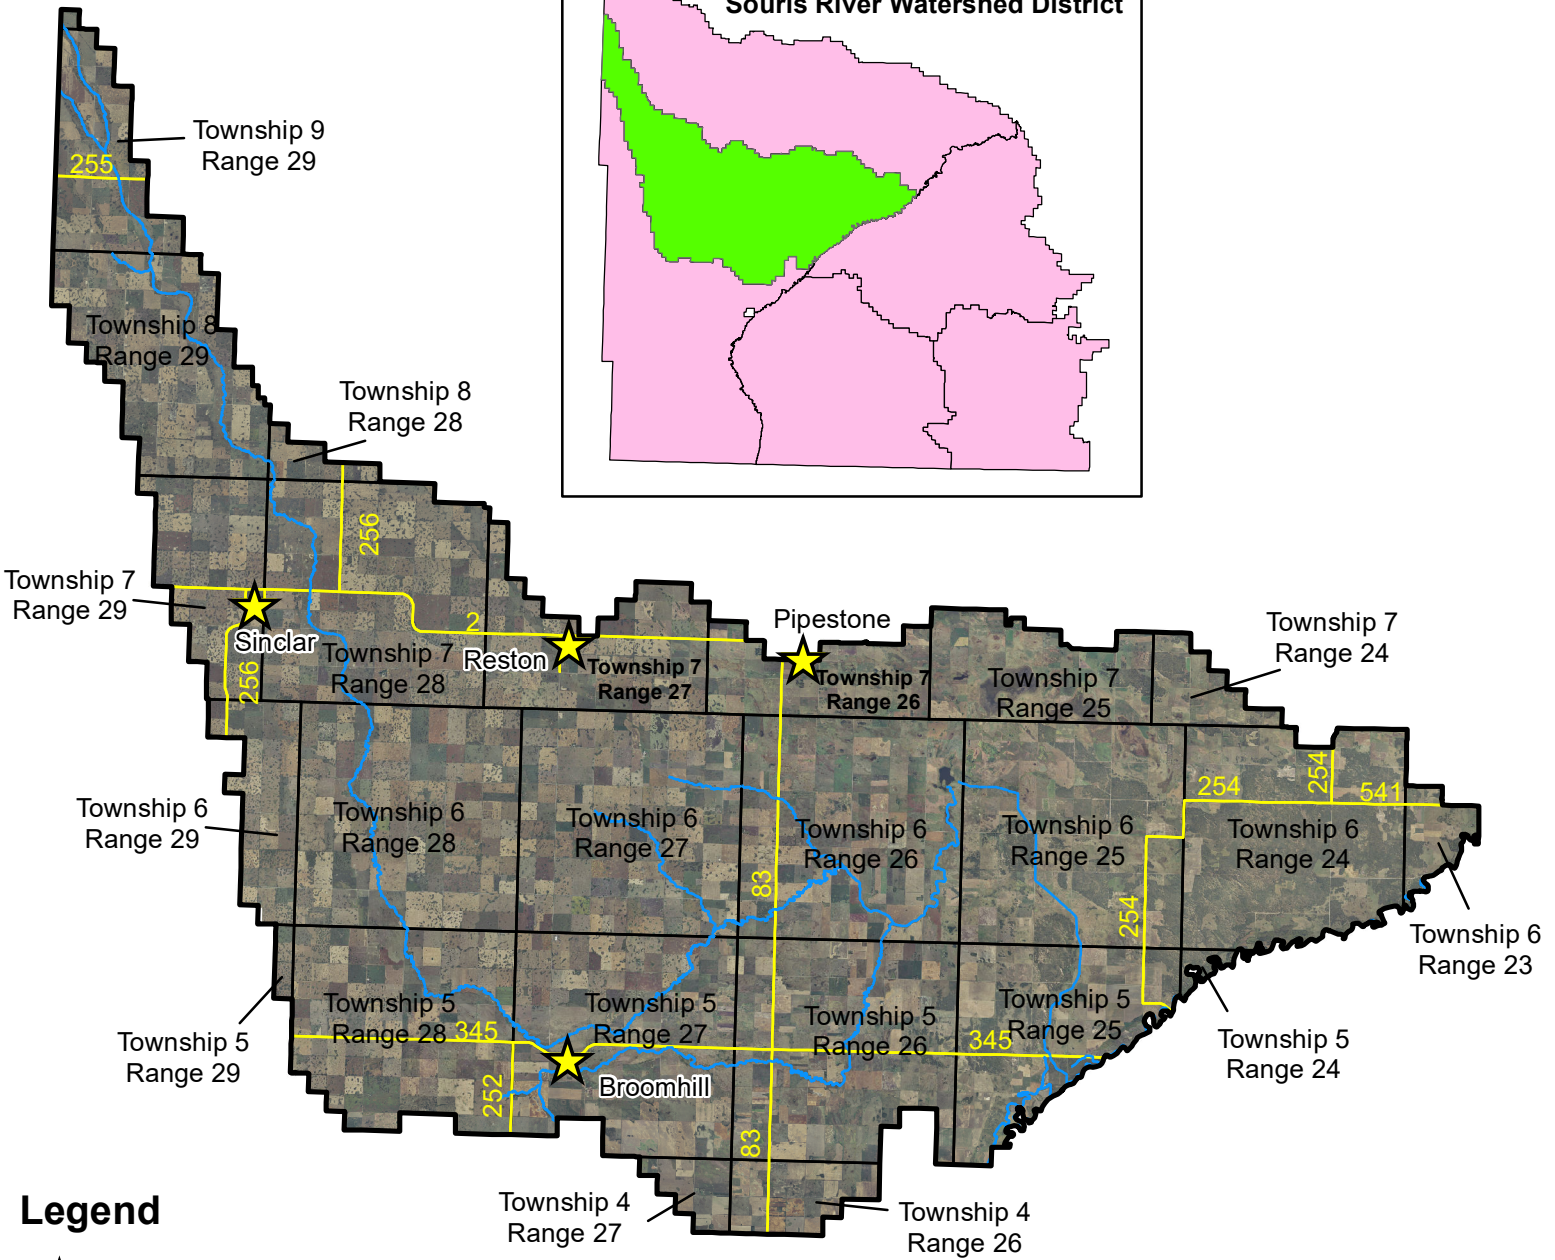

Stony Creek Sub-District

Legend

-  Towns
-  Stony Creek Sub-District
-  Hydrology
-  Highways
-  Township/Range Grid

SRWD 2020
Orthophotos obtained from Manitoba Land Initiative.