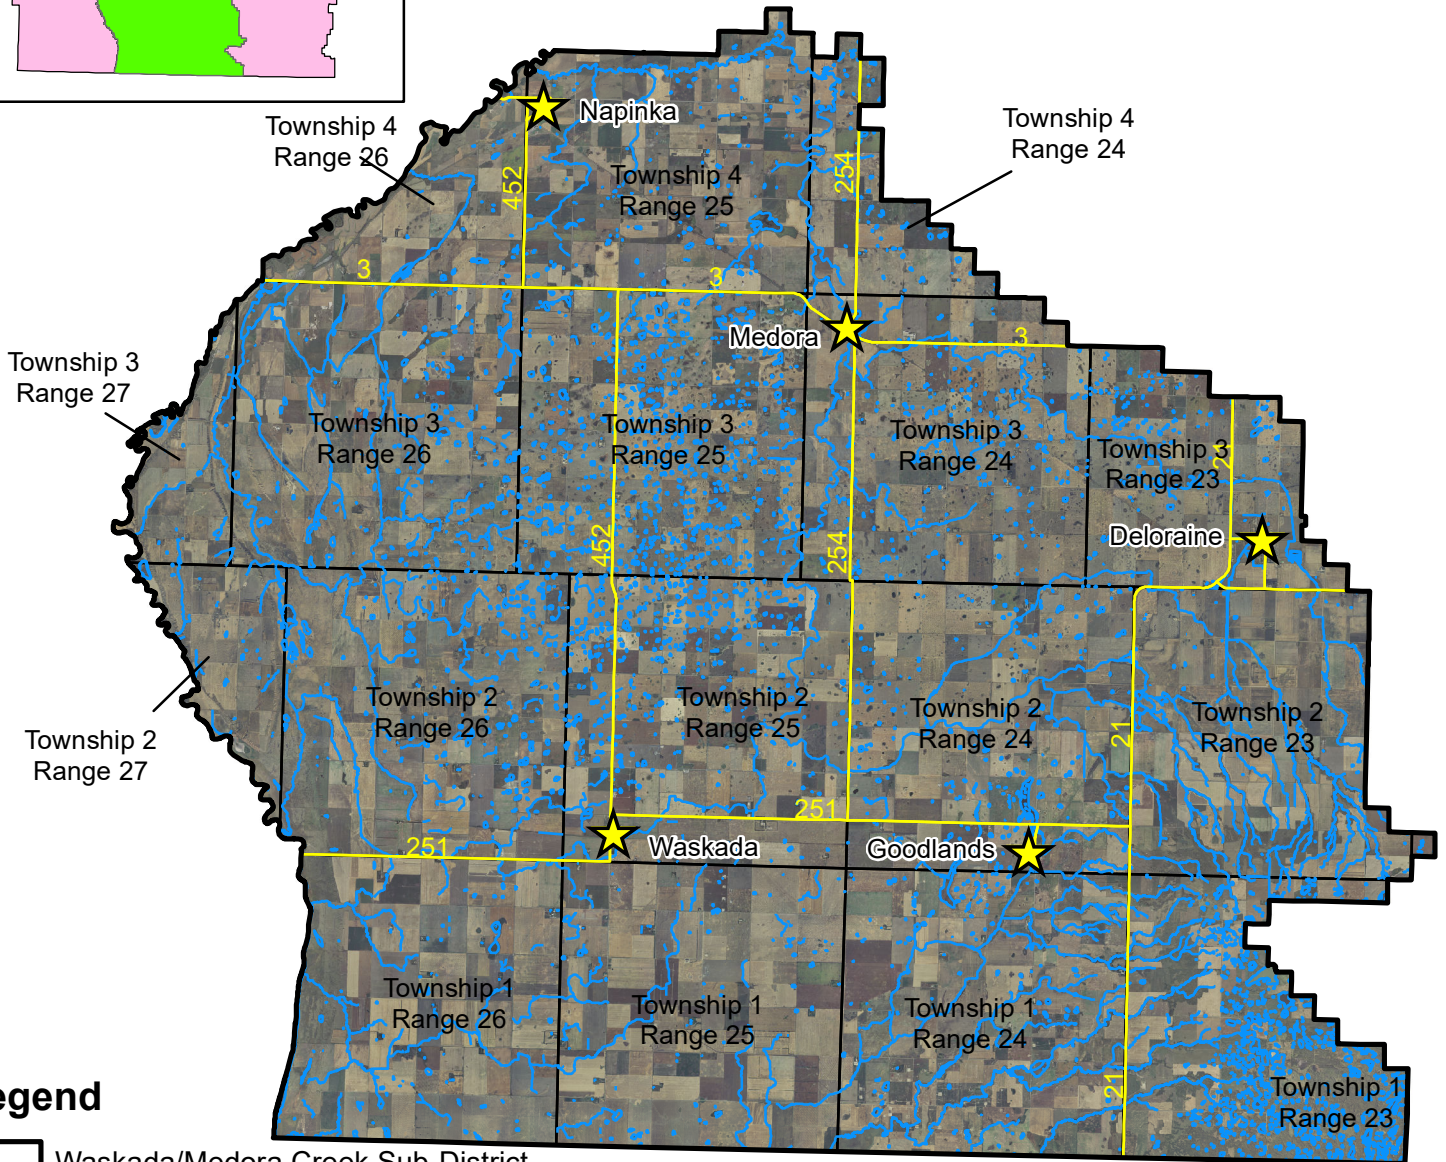

# Waskada/Medora Creek Sub-District

## Legend

Waskada/Medora Creek Sub-District

Towns

Highways

Hydrology

Township/Range Grid

SRWD 2020

Orthophotos obtained from Manitoba Land Initiative.