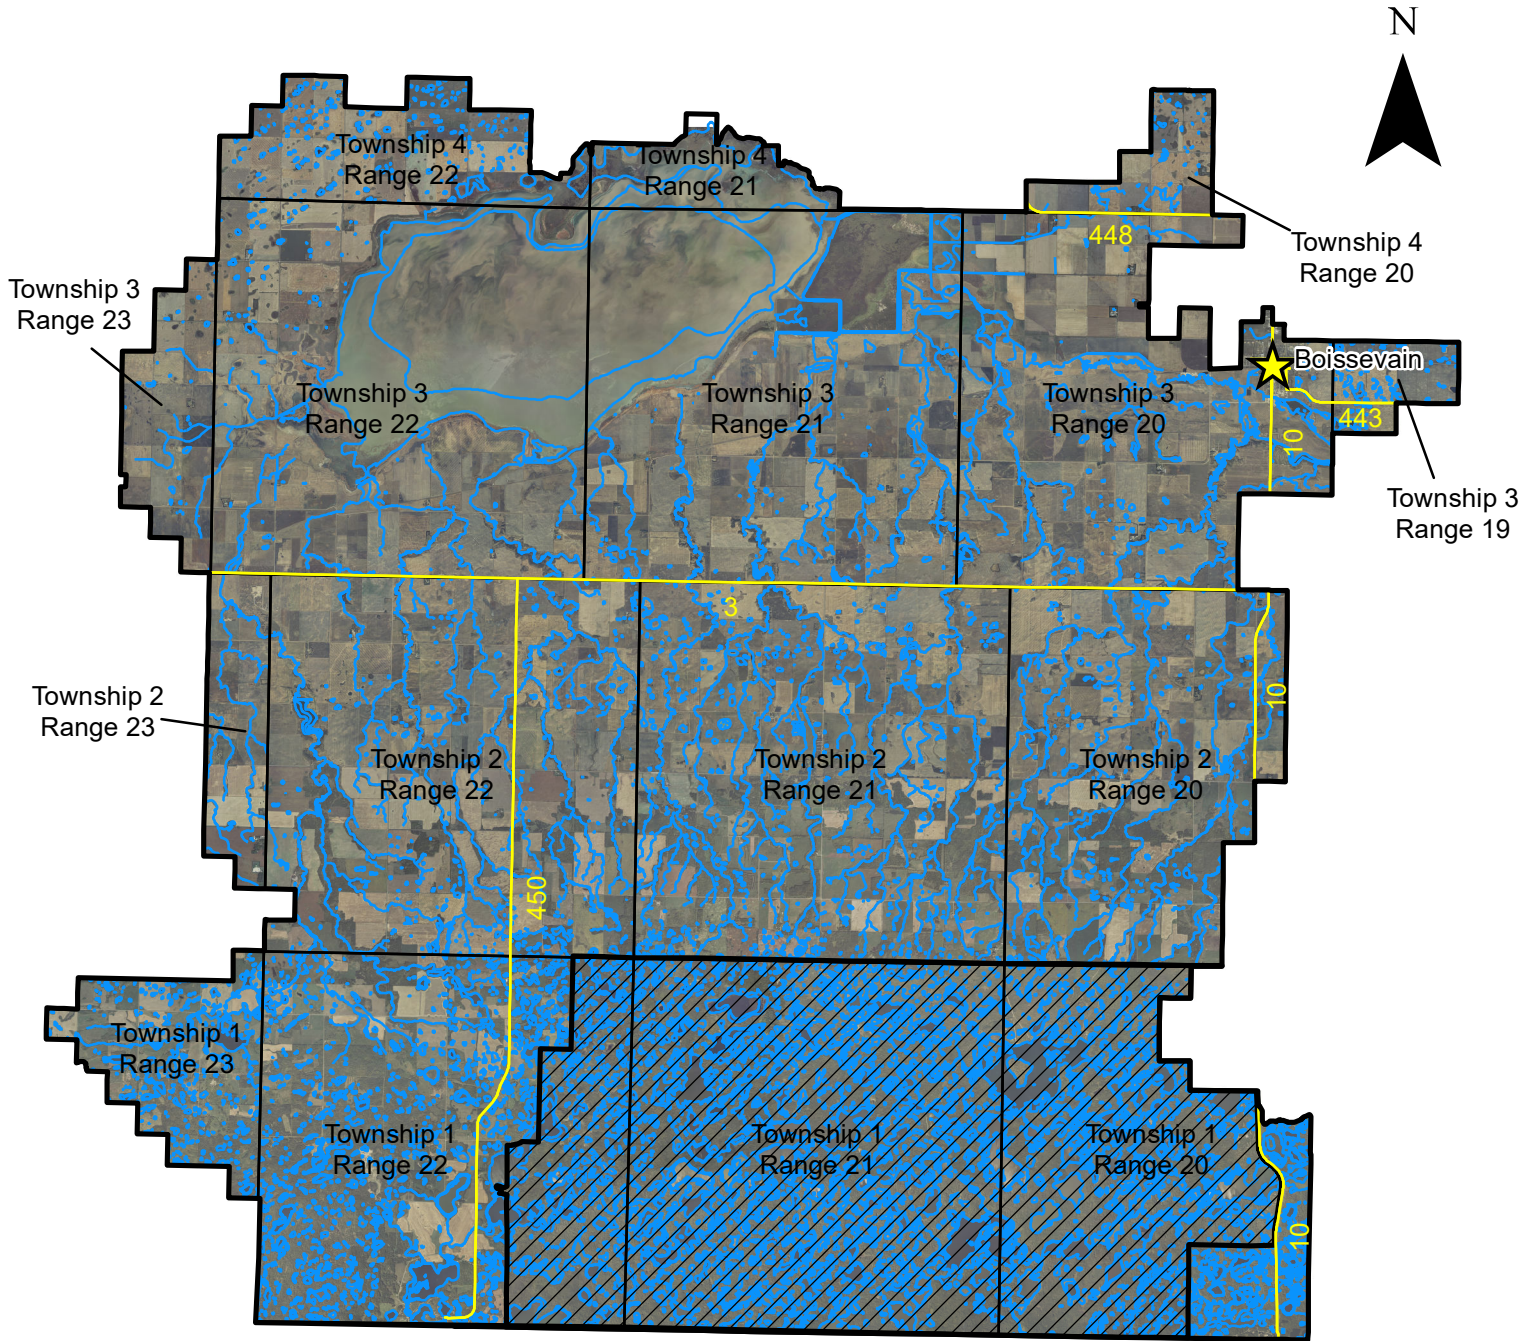

Whitewater Lake Sub-District

Legend

-  Whitewater Lake Sub-District
-  Towns
-  Highways
-  Township/Range Grid
-  Turtle Mountain Provincial Park
-  Hydrology